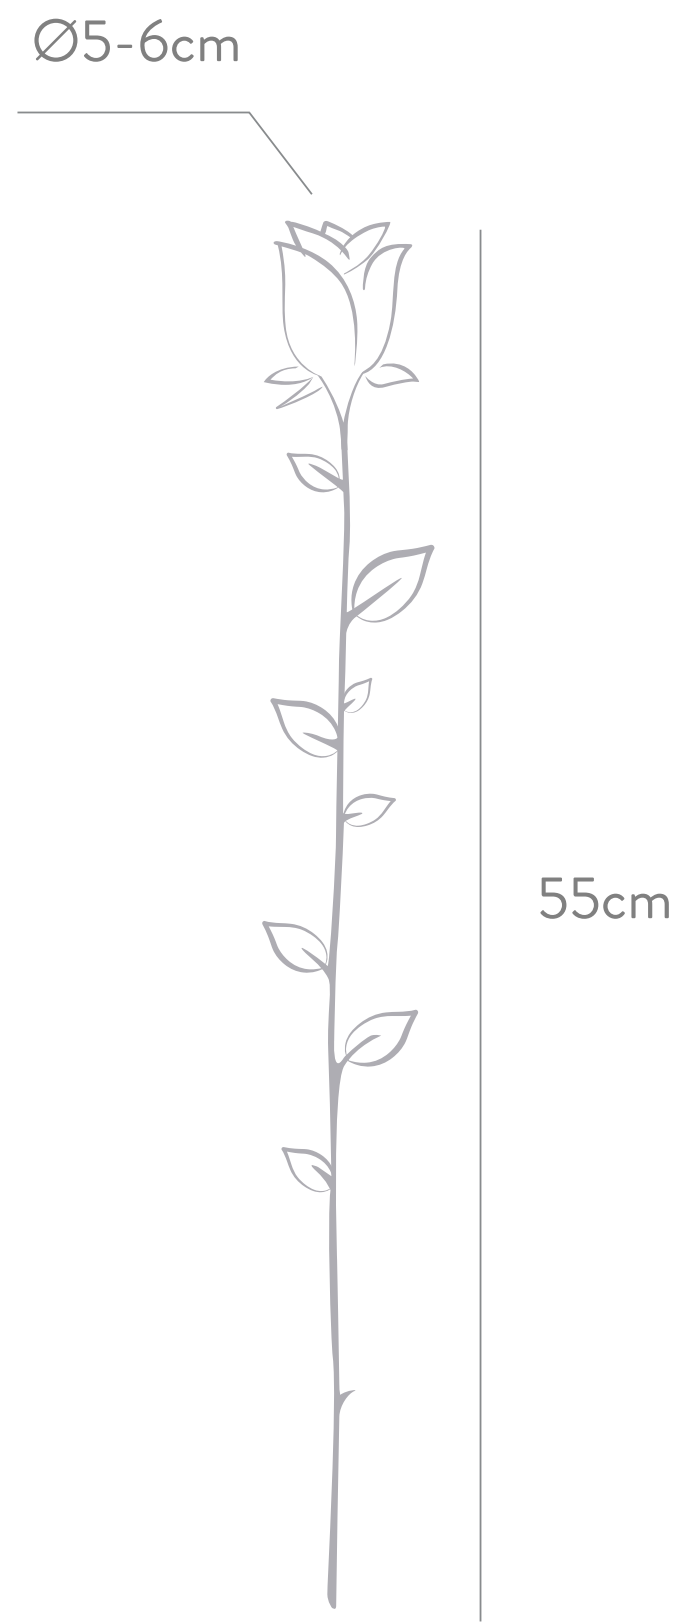

A woman in a white blazer is holding a single white rose. She is looking towards another woman who is smiling and looking down at the rose. The background is a soft, out-of-focus white.

verdissimo  
young forever  
by innovaflora

# Stem Rose Standard Gift Box

*Standard size*

White  
PRZ/1000

Bicolor  
PRZB/1040

Pastel Pink  
PRZ/1420

Red  
PRZ/1200

White  
PRZ/3000

Red  
PRZ/1200