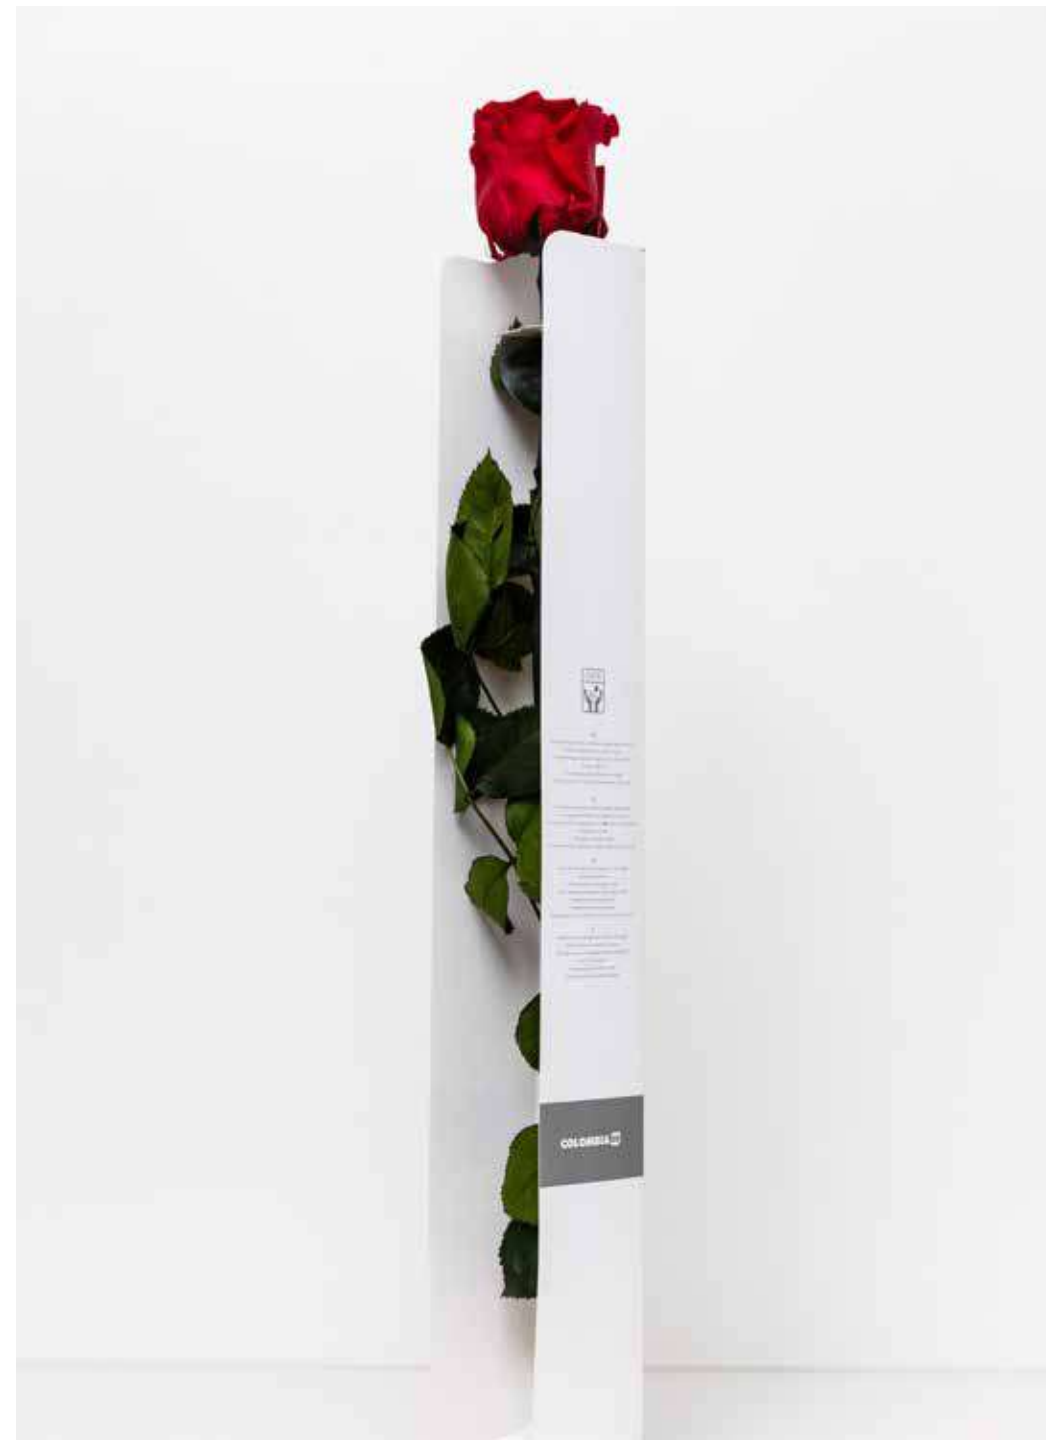

A woman in a white blazer is holding a single white rose. She is looking towards another woman who is smiling and looking down at the rose. The background is a soft, out-of-focus white.

verdissimo  
young forever  
by innovaflora

# Stem Rose Standard Gift Box

*Standard size*

White  
PRZ/1000

Bicolor  
PRZB/1040

Pastel Pink  
PRZ/1420

Red  
PRZ/1200

White  
PRZ/3000

Red  
PRZ/1200

# Stem Rose Standard

Bulk