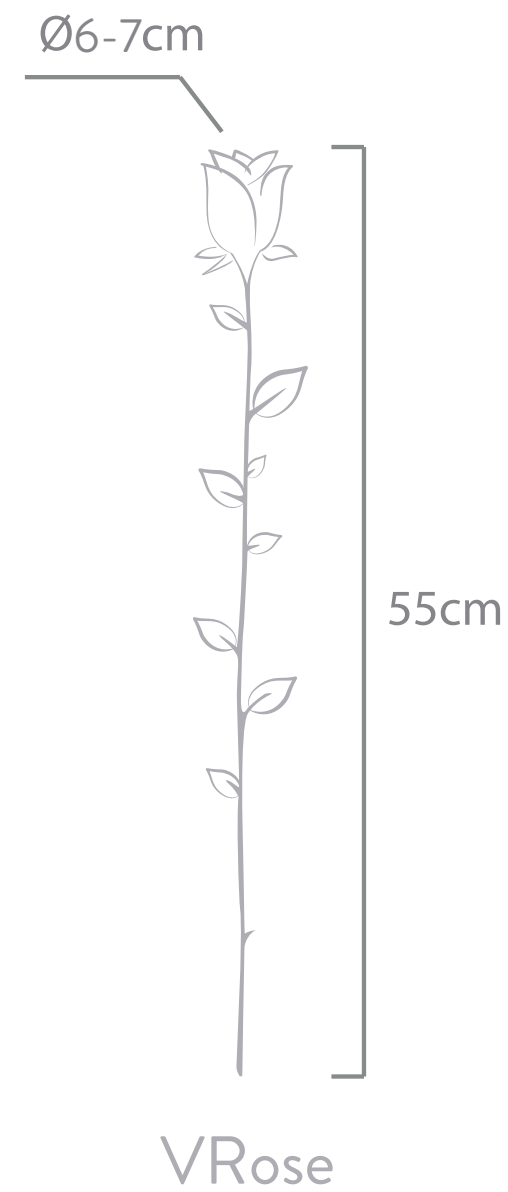

Packaging information

12 units 

Dimensions
10x9.5x11cm

Dimensions
44x34x15cm

Heart
Rose

Red Heart Rose
RHS/2200

Pastel Pink Heart Rose
RHS/2420

White Heart Rose
RHS/2000

16 pcs/box

*Languages available
English, Spanish, French, German, German and Italian
*Purchase of furniture on request

Roses

RST/2200 24 Wb/Carton

Standard

Rose Head

Ø 5-5,5 cm

5-5,5 cm